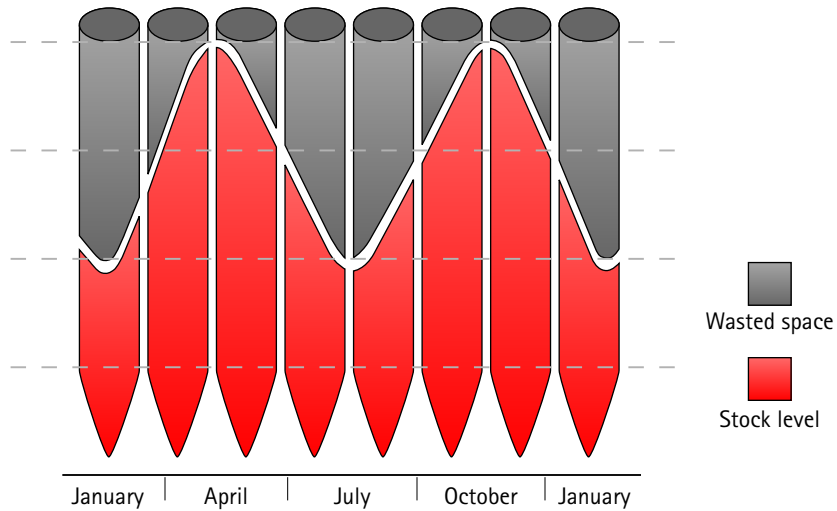

### Typical CAPEX-invest Solution

Silo Storage

### InterBulk Optimised Storage

Silo & Container combination